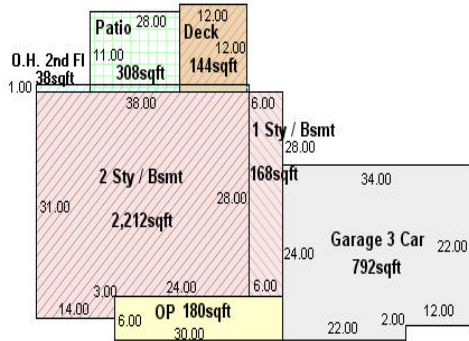

Ground Level

18-13-26-255-006
1041 Mesa Dr

2 Story
built 1994

This information deemed accurate but not warranted ---Freeport Township Assessor

avel				10:53 AM
------	--	--	--	----------

<u>Object Name</u>	<u>Total Square Feet</u>	<u>Total Ground Square Feet</u>	<u>Perimeter</u>
Garage 3 Car	0.00	0.00	116.00
O.H. 2nd Fl	38.00	0.00	78.00
2 Sty / Bsmt	2,212.00	1,106.00	138.00
OP	0.00	0.00	72.00
Patio	0.00	0.00	78.00
Deck	0.00	0.00	48.00
1 Sty / Bsmt	168.00	168.00	68.00
Totals	2,418.00	1,274.00	598.00