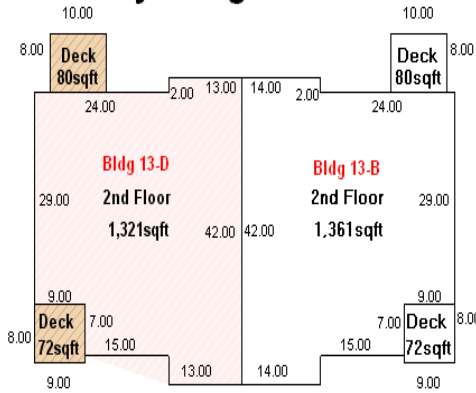

Ground Level

1327-481-133
3254 W Rye Ridge Tr

1327-481-131
3250 W Rye Ridge Tr

1327-480-134
3256 W Rye Ridge Tr

1327-481-132
3252 W Rye Ridge Tr

Exterior dimensions are rounded to the nearest foot.

This information deemed accurate but not warranted ---Freeport Township Assessor

Level				3:11 PM
-------	--	--	--	---------

Object Name	Total Square Feet	Total Ground Square Feet	Perimeter
Deck	0.00	0.00	36.00
Deck	0.00	0.00	36.00
Patio	0.00	0.00	36.00
Patio	0.00	0.00	36.00
2nd Floor	0.00	0.00	160.00
2nd Floor	1,321.00	0.00	158.00
Garage 2 Car	0.00	0.00	94.00
1st Fl. no Bsmt	0.00	0.00	152.00
Deck	0.00	0.00	34.00
1st Fl. no Bsmt	0.00	0.00	150.00
Garage 2 Car	0.00	0.00	112.00
Garage 2 Car	0.00	0.00	112.00
Deck	0.00	0.00	34.00
Garage 2 Car	0.00	0.00	130.00
Totals	1,321.00	0.00	1,280.00