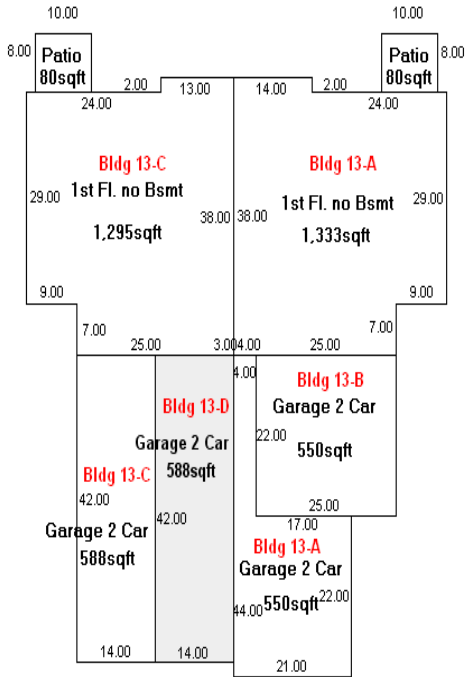

Ground Level

1327-481-133
3254 W Rye Ridge Tr

1327-481-131
3250 W Rye Ridge Tr

1327-480-134
3256 W Rye Ridge Tr

1327-481-132
3252 W Rye Ridge Tr

Exterior dimensions are rounded to the nearest foot.

This information deemed accurate but not warranted ---Freeport Township Assessor

Level				3:11 PM
-------	--	--	--	---------

Object Name	Total Square Feet	Total Ground Square Feet	Perimeter
Deck	0.00	0.00	36.00
Deck	0.00	0.00	36.00
Patio	0.00	0.00	36.00
Patio	0.00	0.00	36.00
2nd Floor	0.00	0.00	160.00
2nd Floor	1,321.00	0.00	158.00
Garage 2 Car	0.00	0.00	94.00
1st Fl. no Bsmt	0.00	0.00	152.00
Deck	0.00	0.00	34.00
1st Fl. no Bsmt	0.00	0.00	150.00
Garage 2 Car	0.00	0.00	112.00
Garage 2 Car	0.00	0.00	112.00
Deck	0.00	0.00	34.00
Garage 2 Car	0.00	0.00	130.00
Totals	1,321.00	0.00	1,280.00