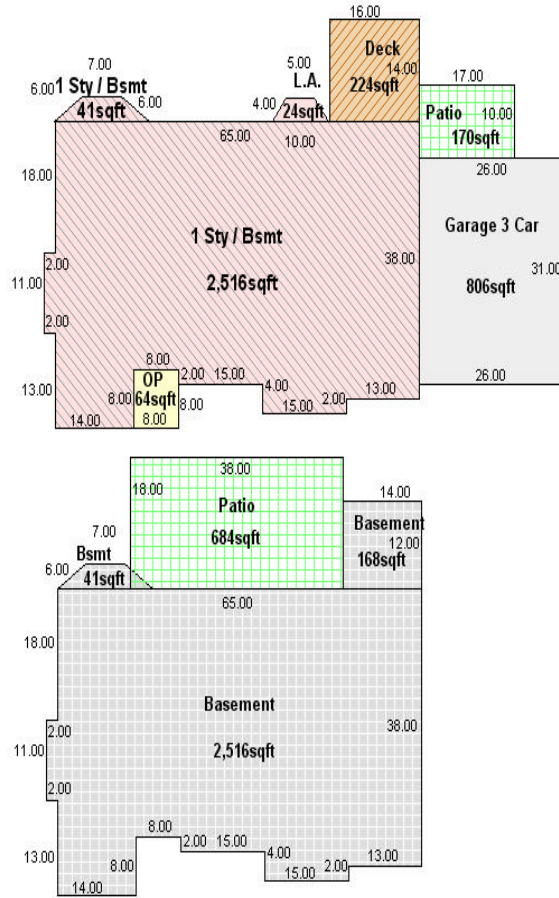

Ground Level

1802-376-004
 2801 Marvin Ln
 Ranch
 built 2005

This information deemed accurate but not warranted ---Freeport Township Assessor

level				10:42 AM
-------	--	--	--	----------

Object Name	Total Square Feet	Total Ground Square Feet	Perimeter
Garage 3 Car	0.00	0.00	114.00
1 Sty / Bsmt	2,516.00	2,516.00	230.00
OP	0.00	0.00	32.00
Basement	0.00	0.00	52.00
1 Sty / Bsmt	41.00	41.00	36.00
Bsmt	0.00	0.00	36.00
Patio	0.00	0.00	112.00
L.A.	24.00	24.00	23.00
Deck	0.00	0.00	60.00
Patio	0.00	0.00	54.00
Basement	0.00	0.00	230.00
Totals	2,581.00	2,581.00	979.00